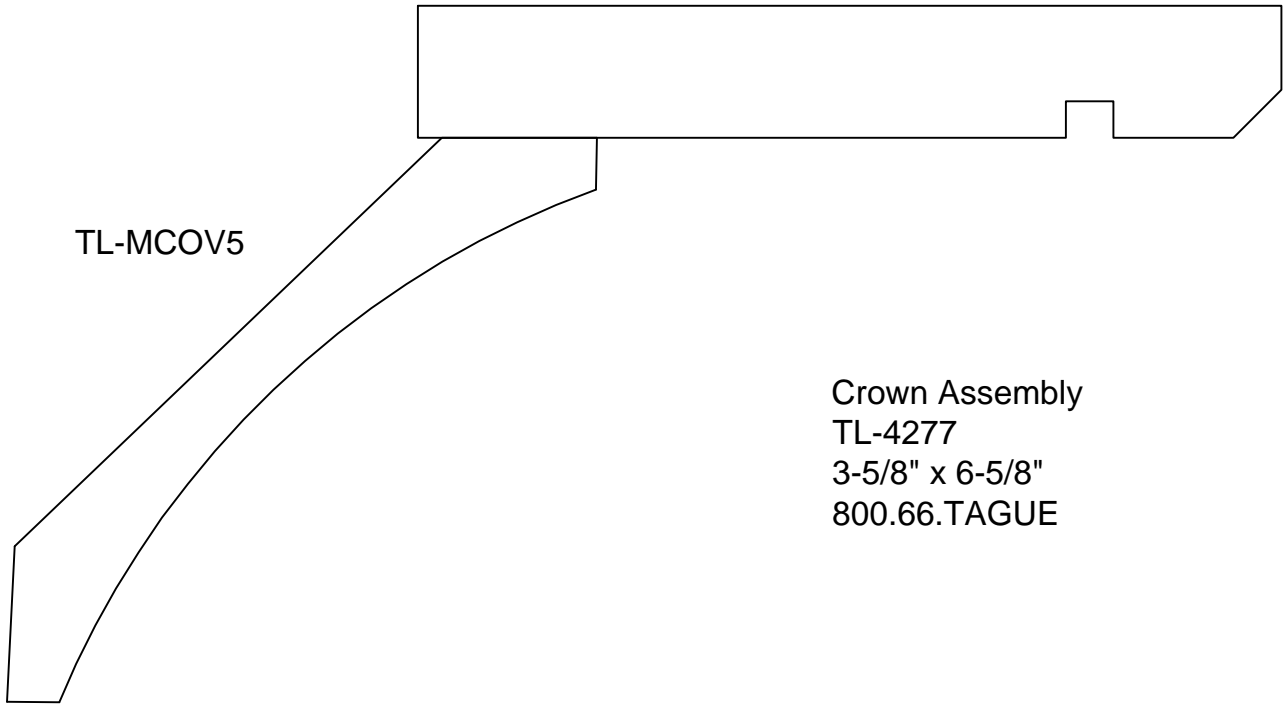

TL-MCC412

TL-MCOV5

Crown Assembly  
TL-4277  
3-5/8" x 6-5/8"  
800.66.TAGUE

Approved By:

Signature

Date

Customer: -  
Project: -  
Drawing Number: -  
Order Number: -  
Date: -  
Revision Date: -  
Drawn By: -  
Scale: Full