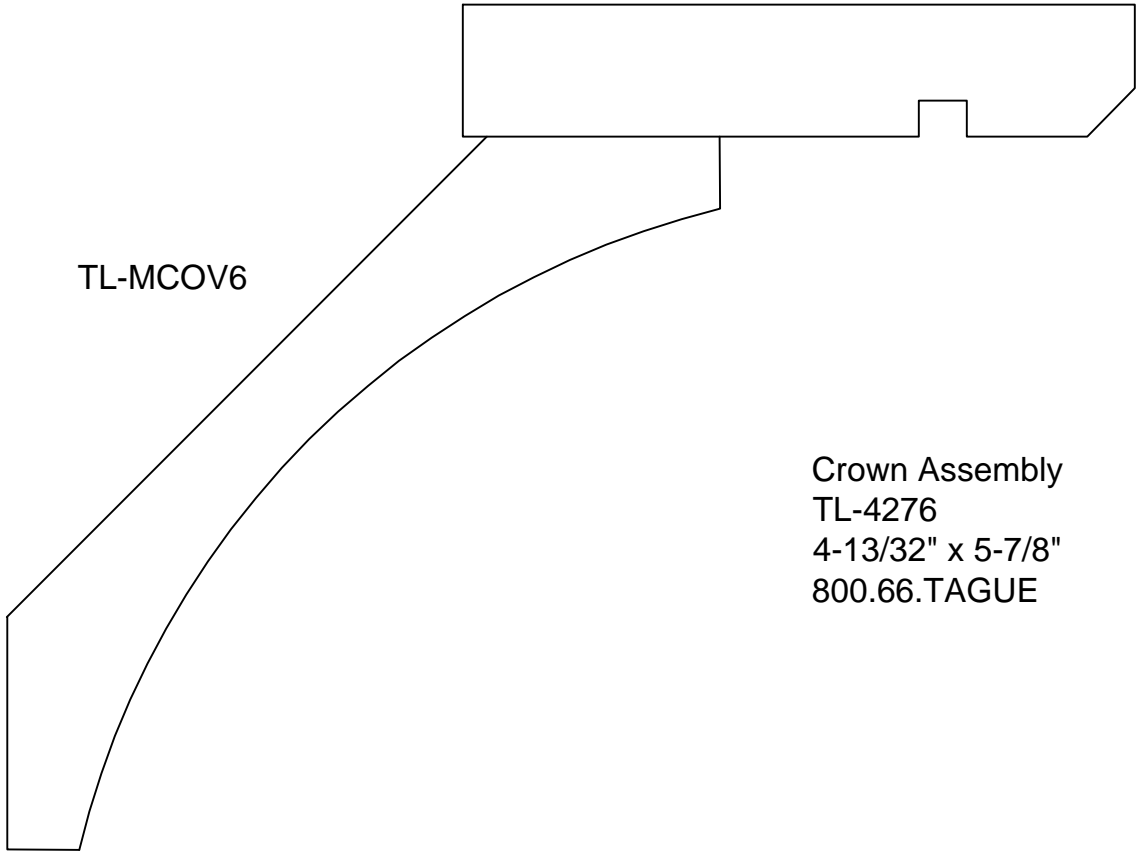

TL-MCC312

TL-MCOV6

Crown Assembly
TL-4276
4-13/32" x 5-7/8"
800.66.TAGUE

Approved By:

Signature

Date

Customer: -
Project: -
Drawing Number: -
Order Number: -
Date: -
Revision Date: -
Drawn By: -
Scale: Full